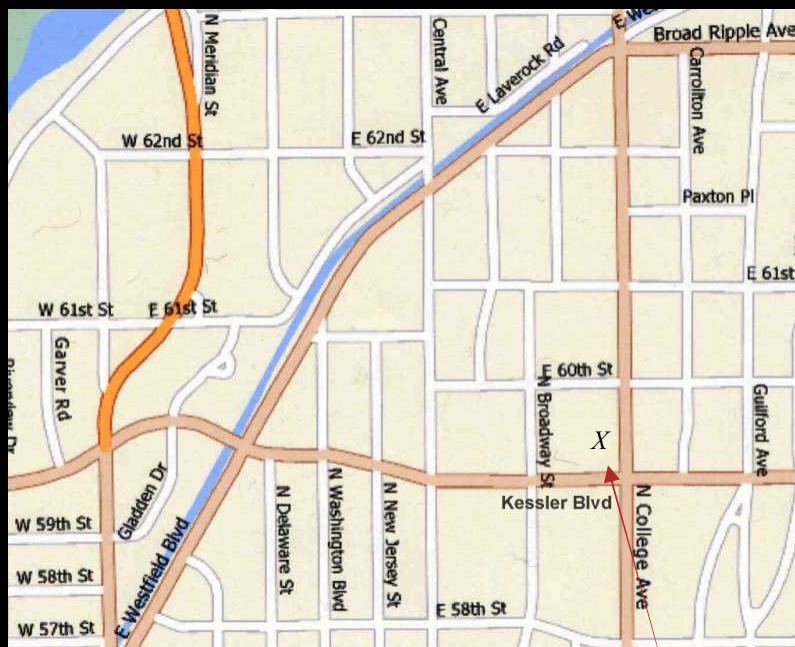

\$2,495.00

Fine Estate

*Visit our Shop in Broad Ripple Village
At 5914 N. College Ave.*

Hours of Operation:

Monday-Friday 10:00 am until 6:00 pm
Saturday 10:00 am until 4:00 pm
Sunday By appointment or chance